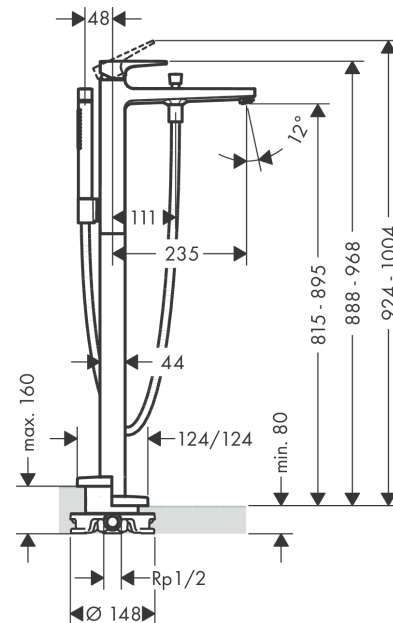

Metropol

Single lever bath mixer floor-standing with lever handle

Surfaces: **Brushed Black Chrome** Article Number: **32532340**

Description

product features

- consists of: single lever bath mixer floor standing, baton hand shower, shower hose, shower holder
- 2 functions
- projection 235 mm
- connection type: basic set
- spray type mixer: normal spray
- spray type hand shower: Rain, MonoRain
- maximum flow rate at 3 bar: 20 l/min
- flow rate for bath spout at 3 bar: 20 l/min
- min. operating pressure: 1 bar
- max. operating pressure: 10 bar
- ceramic cartridge
- temperature limitation adjustable
- diverter with automatic resetting
- non-return valve
- connection dimension: DN15

Technology

Design awards

Product image

Scale drawing