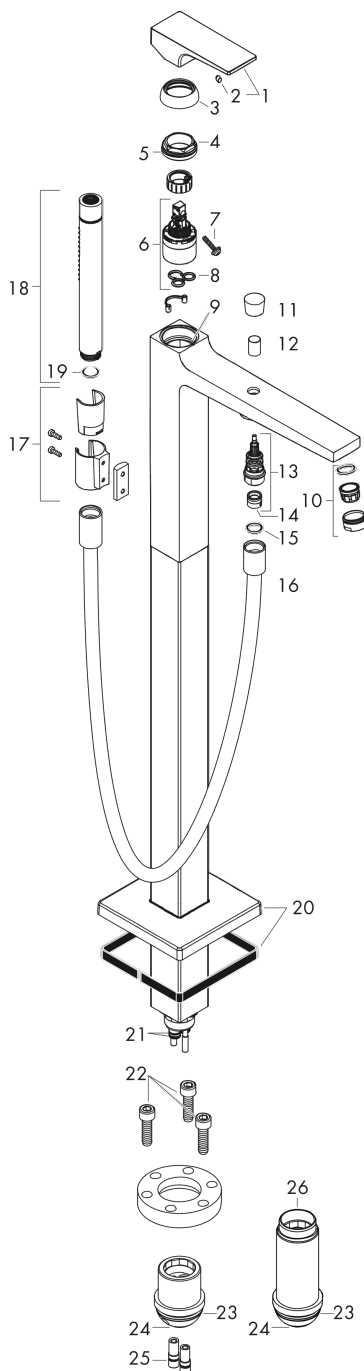

##### product features

- consists of: single lever bath mixer floor standing, baton hand shower, shower hose, shower holder
- 2 functions
- projection 235 mm
- connection type: basic set
- spray type mixer: normal spray
- spray type hand shower: Rain, MonoRain
- maximum flow rate at 3 bar: 20 l/min
- flow rate for bath spout at 3 bar: 20 l/min
- min. operating pressure: 1 bar
- max. operating pressure: 10 bar
- ceramic cartridge
- temperature limitation adjustable
- diverter with automatic resetting
- non-return valve
- connection dimension: DN15

### Flowchart

**Metropol**  
**Single lever bath mixer floor-standing with lever handle**  
 Surfaces: **Brushed Black Chrome**    Article Number: **32532340**

## Exploded Drawing

Year of production: >07/19

**Metropol****Single lever bath mixer floor-standing with lever handle**Surfaces: **Brushed Black Chrome** Article Number: **32532340****Spare part list**

Year of production: &gt;07/19

Pos.	Description	Article Number	Price	PU
1	handle	93075340	-	1
2	screw cover	96338000	-	1
3	flange	97406340	-	1
4	nut	97209000	-	1
5	O-Ring 32x2	98193000	-	1
6	cartridge, assy	92730000	-	1
7	locking screw for handle	95140000	-	1
8	seal	95008000	-	1
9	O-ring 35x2	92604000	-	1
10	aerator M24x1 (30 l/min)	96512340	-	1
11	diverter knob	95284340	-	1
12	sleeve	97979340	-	1
13	selector	97978000	-	1
14	non return valve	97980000	-	1
15	seal	98058000	-	1
16	shower hose 1,25 m	28282340	-	1
17	shower holder, assy	96295340	-	1
18	handshower	28532340	-	1
19	filter packing	94246000	-	1
20	escutcheon	93245340	-	1
21	O-ring 9x1,5	98117000	-	1
22	hexagon socket screw M10x35	97670000	-	1
23	O-ring 44x2,5	98162000	-	1
24	O-ring 29x3	98371000	-	1
25	O-ring 7x2	98419000	-	1
26	extension set 60 mm	97686000	-	1
a	concealed item	10452180	-	1